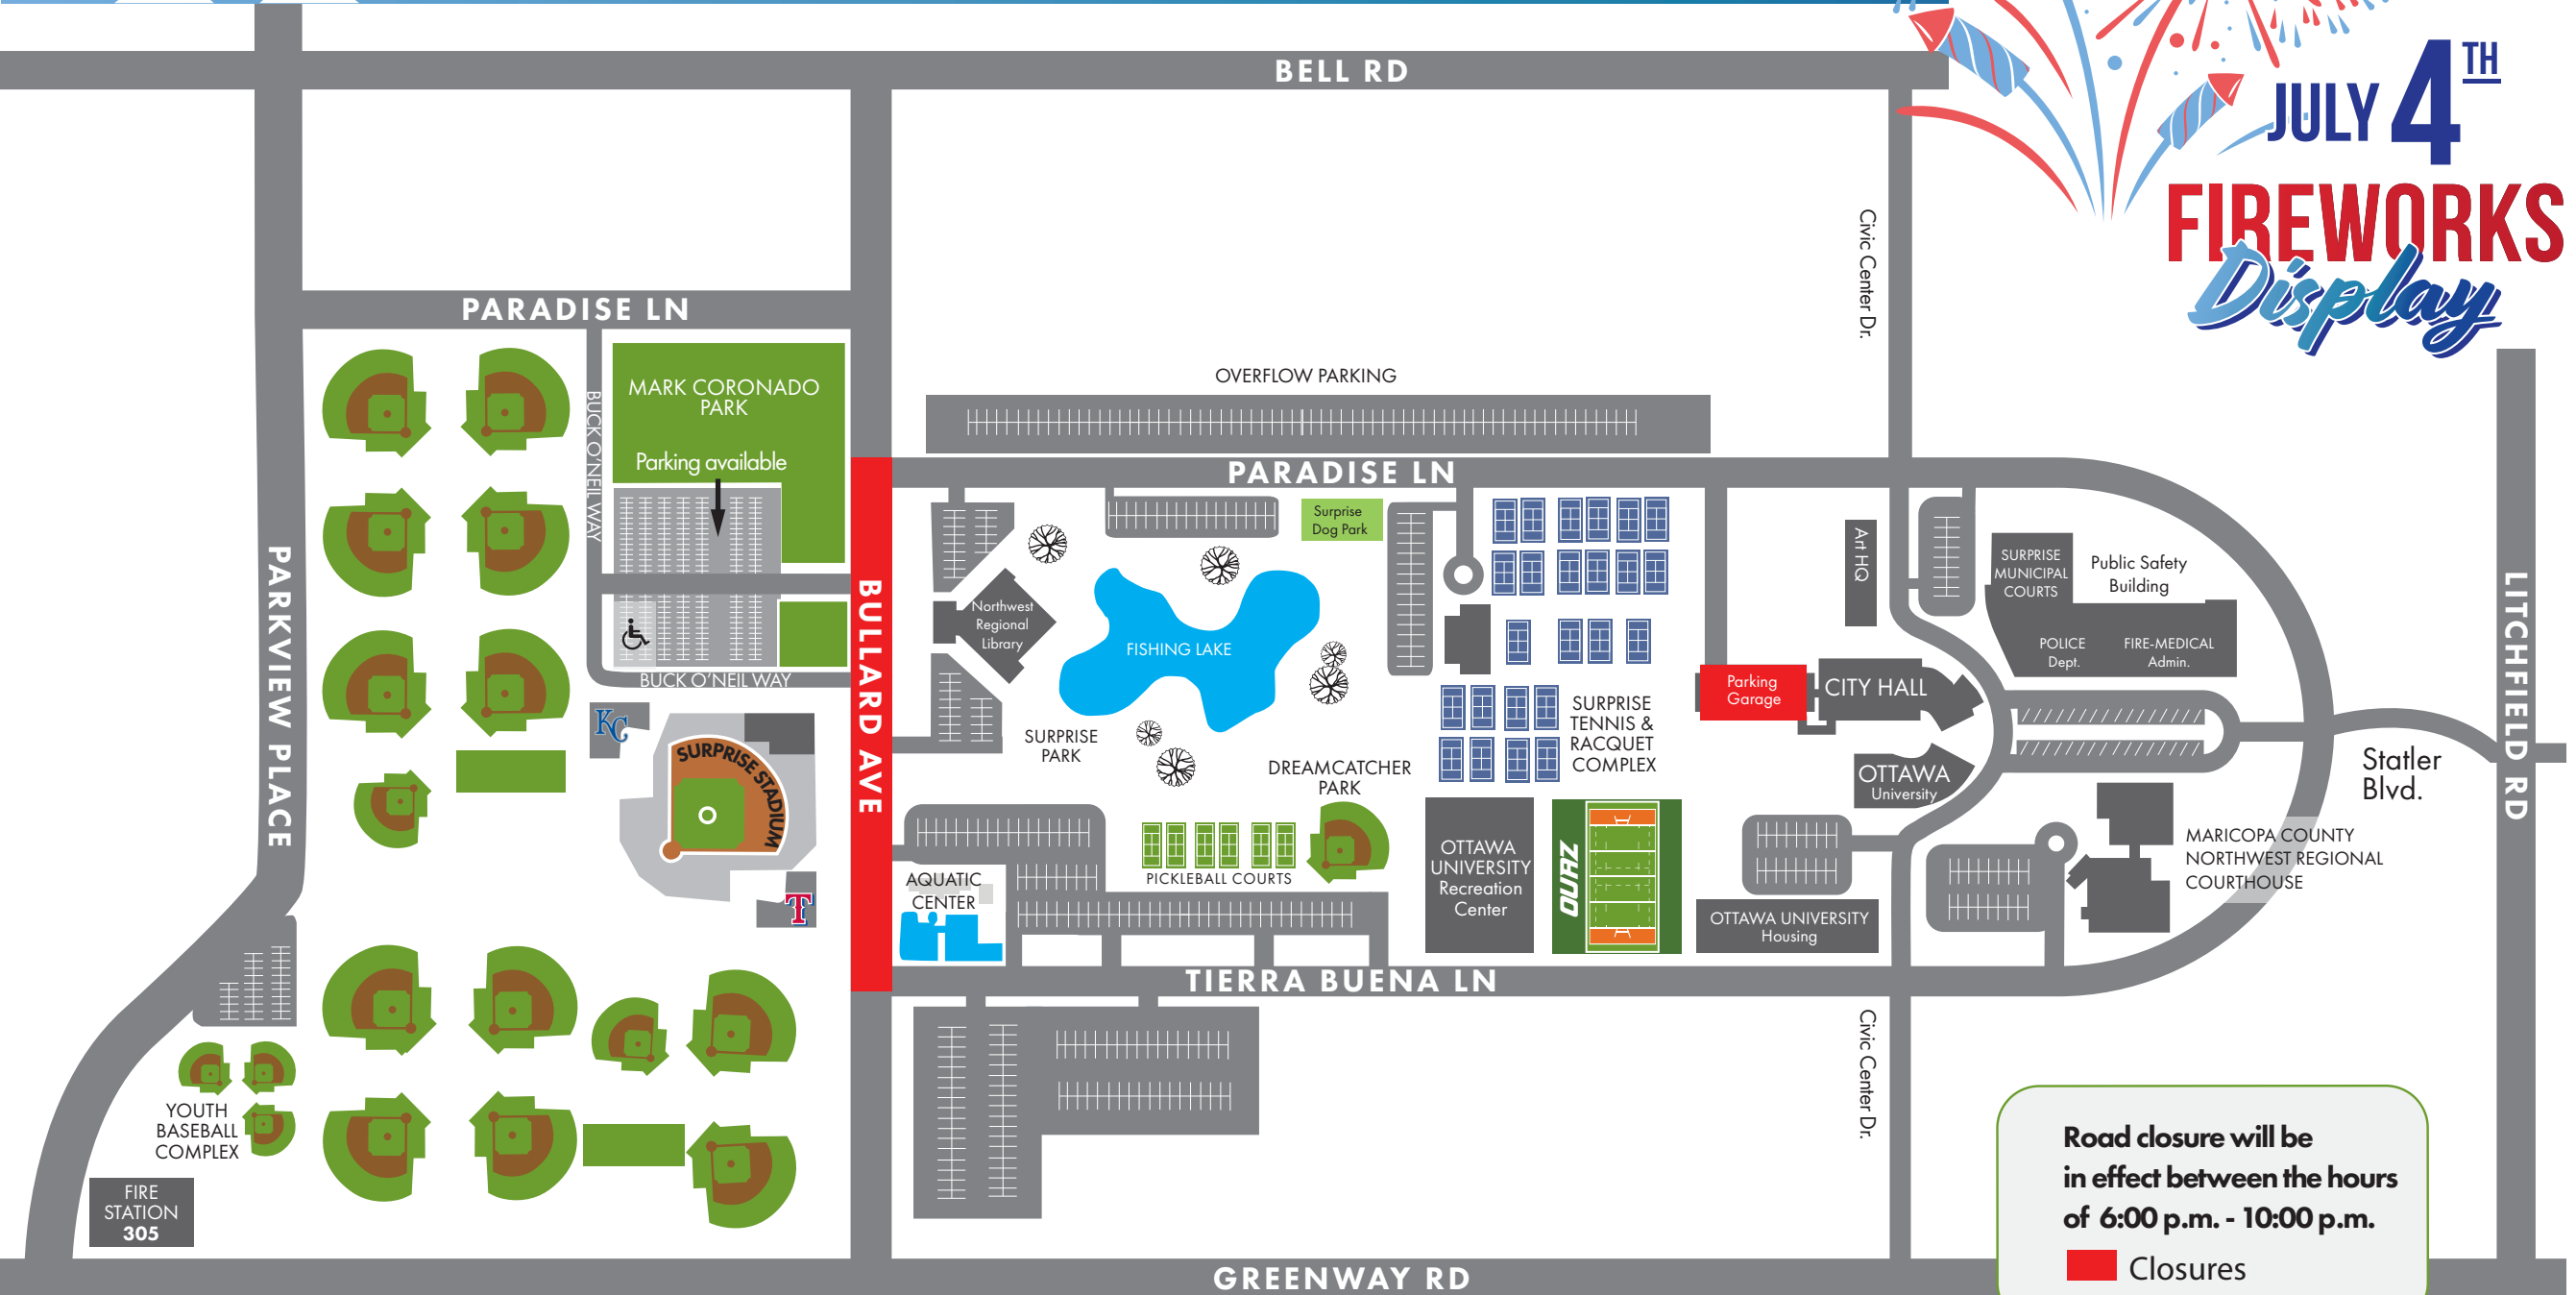

CIVIC CENTER SPECIAL EVENT CLOSURE MAP

Road closure will be in effect between the hours of 6:00 p.m. - 10:00 p.m.

 Closures