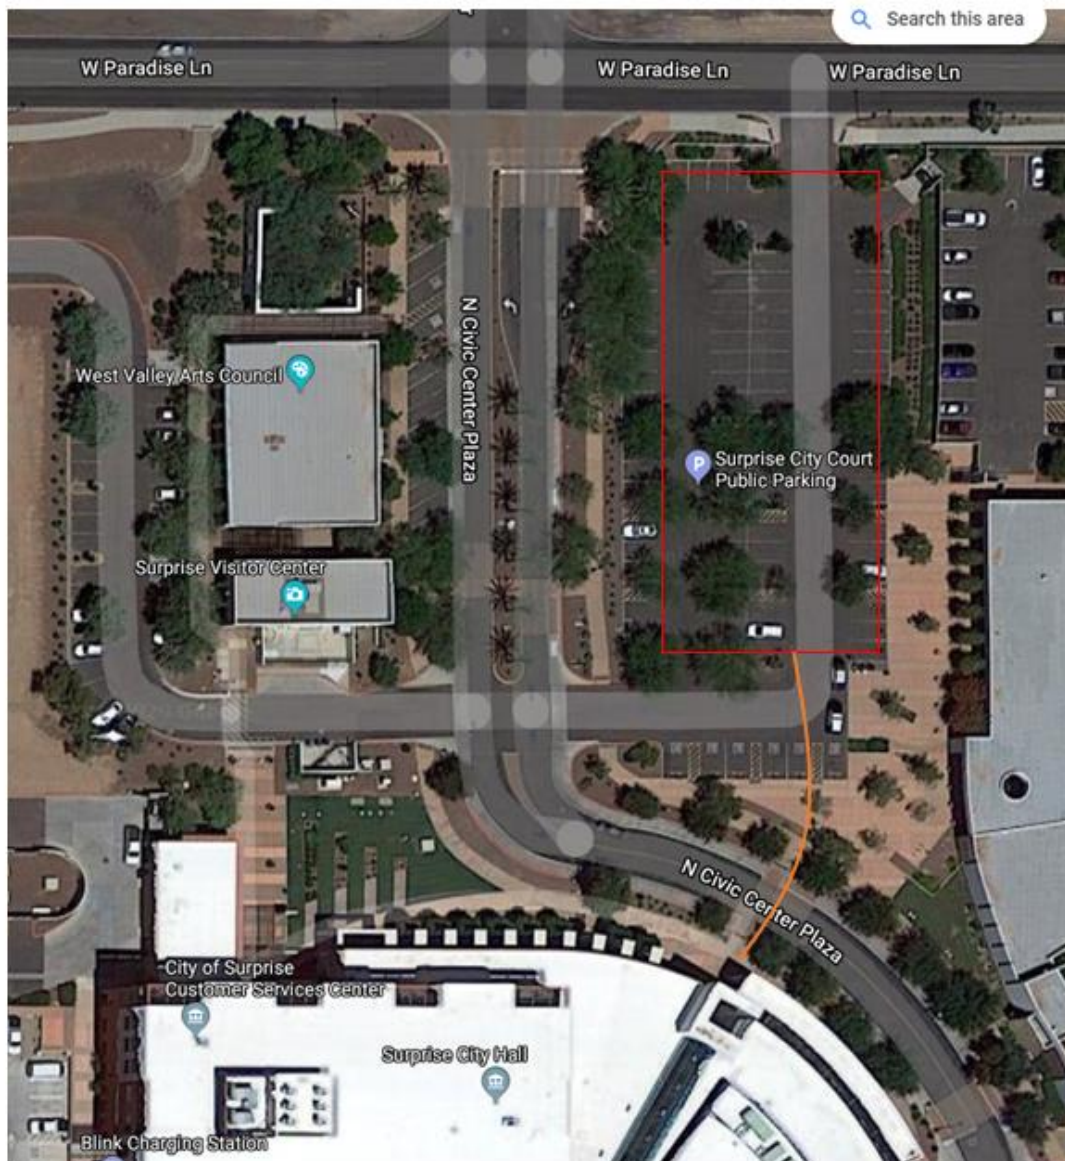

Parking for Police Testing

1. Please park in the Surprise City Court Parking Lot. This is the area shown in the red box. You may enter this parking lot from Paradise Ln.
2. Lock your vehicle and walk south across the crosswalk towards Surprise City Hall.
3. Walk into the building through the Atrium entrance.
4. Follow the posted signs to the computer lab for testing.