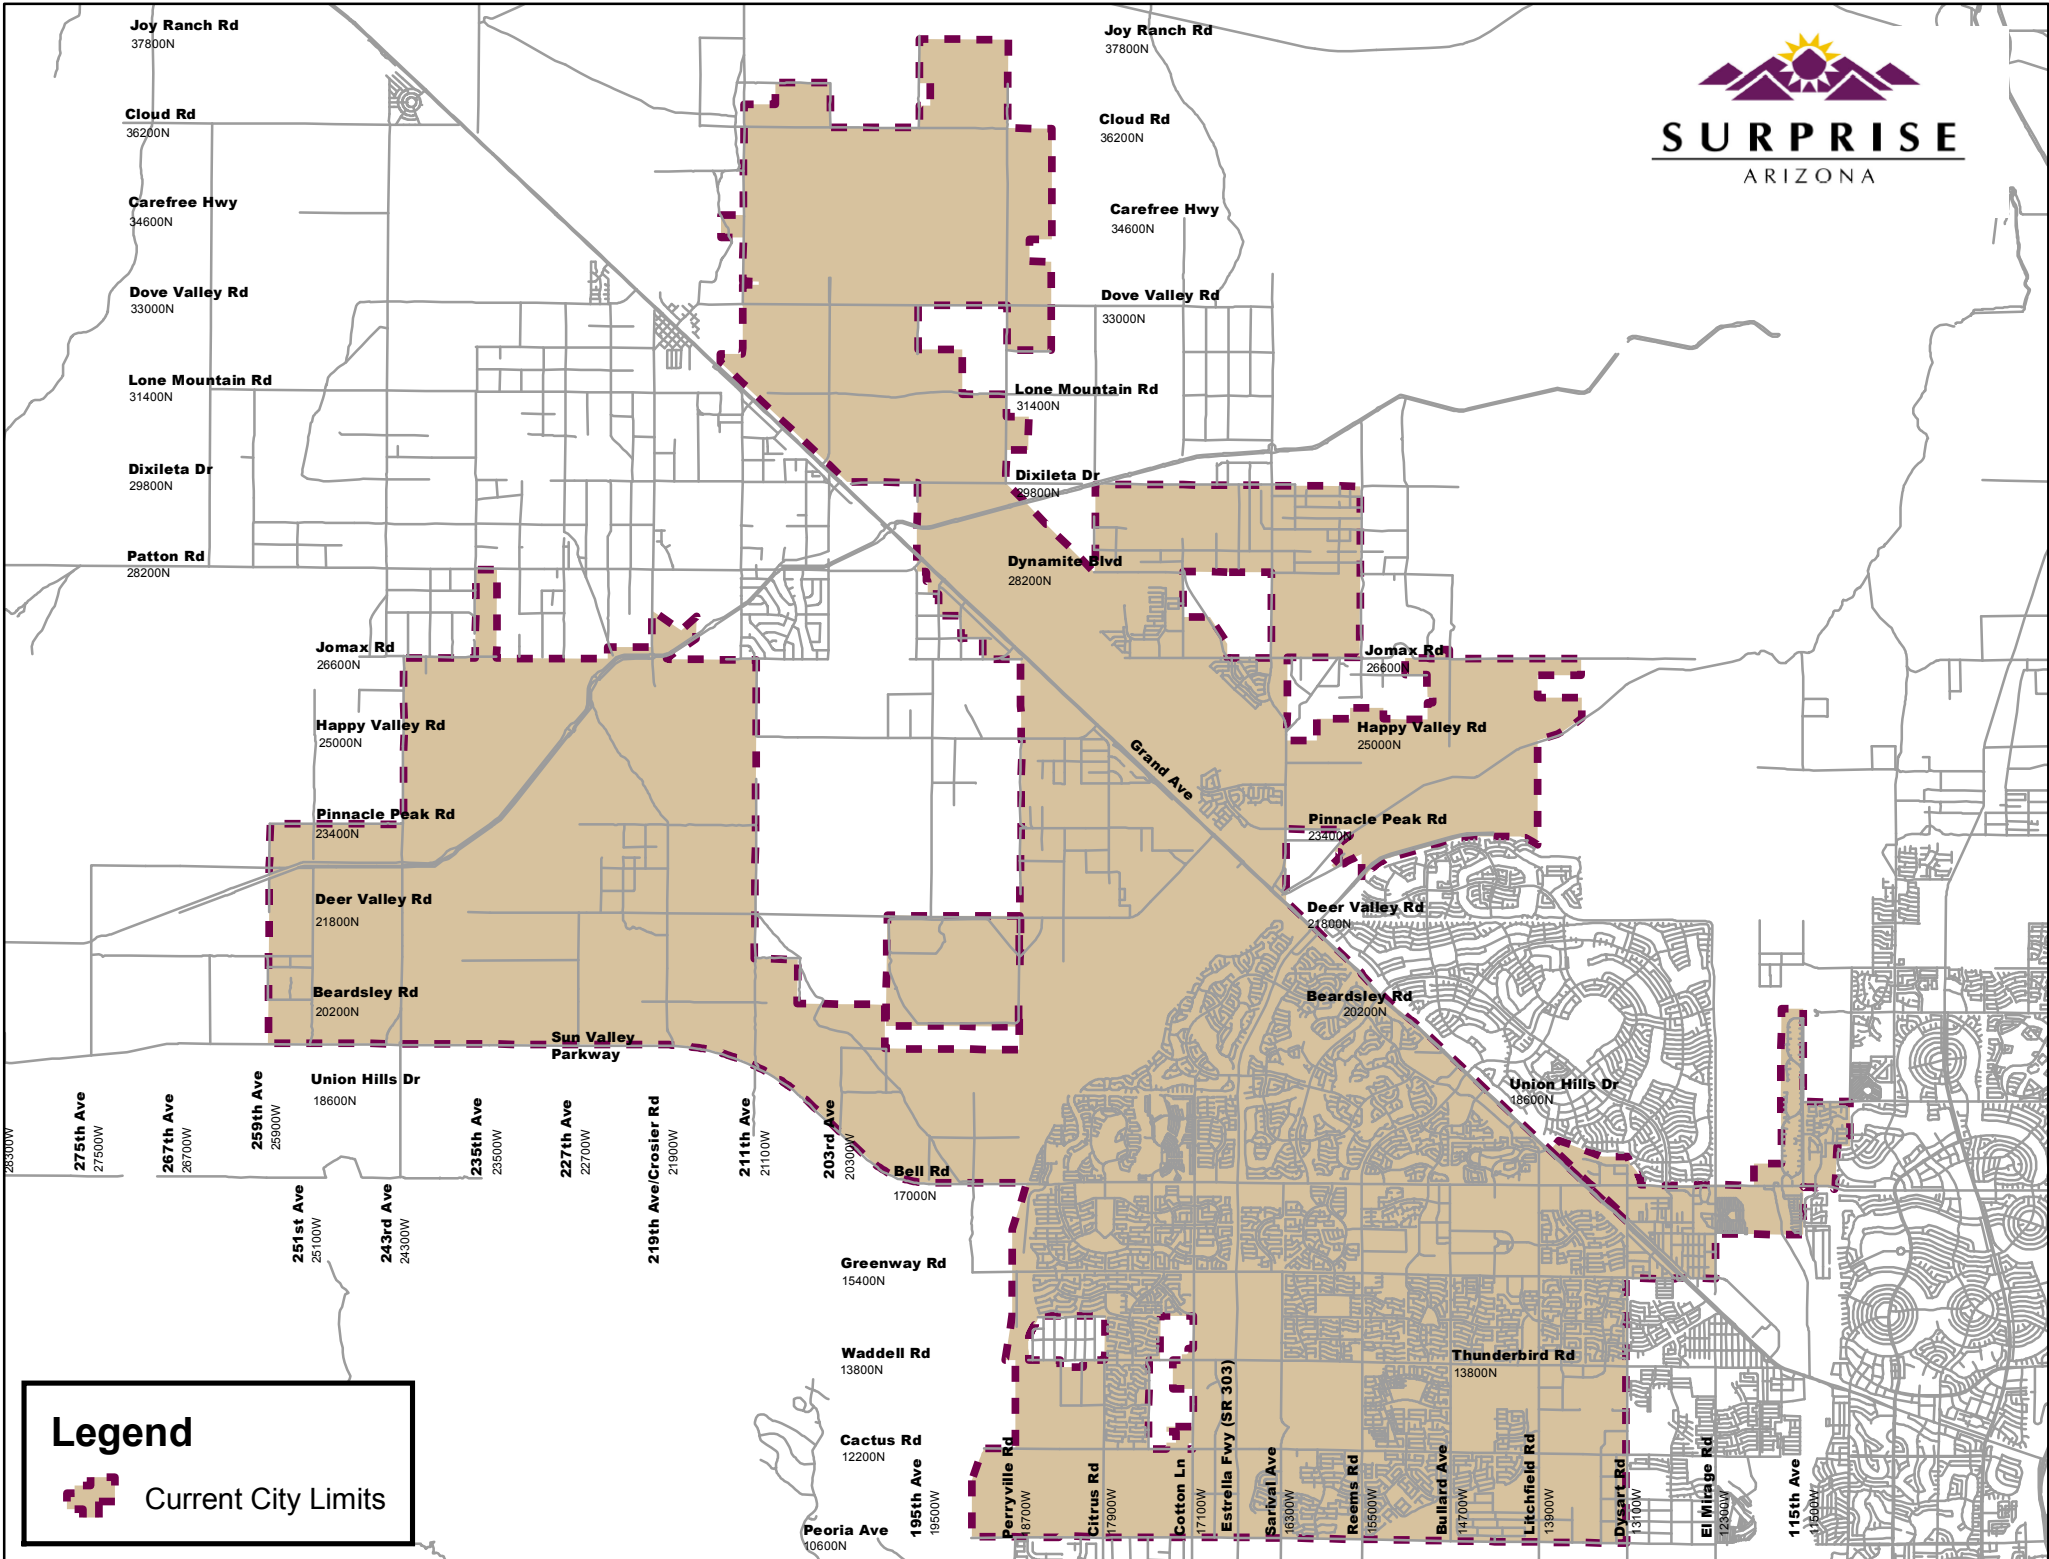

SURPRISE

ARIZONA

Legend

Current City Limits

Joy Ranch Rd
37800N

Cloud Rd
36200N

Carefree Hwy
34600N

Dove Valley Rd
33000N

Lone Mountain Rd
31400N

Dixileta Dr
29800N

Patton Rd
28200N

Joy Ranch Rd
37800N

Cloud Rd
36200N

Carefree Hwy
34600N

Dove Valley Rd
33000N

Lone Mountain Rd
31400N

Dixileta Dr
29800N

Dynamite Blvd
28200N

Jomax Rd
26600N

Happy Valley Rd
25000N

Pinnacle Peak Rd
23400N

Deer Valley Rd
21800N

Beardsley Rd
20200N

Jomax Rd
26600N

251st Ave
25100W

243rd Ave
24300W

235th Ave
23500W

227th Ave
22700W

219th Ave/Crosier Rd
21900W

211th Ave
21100W

203rd Ave
20300W

17000N