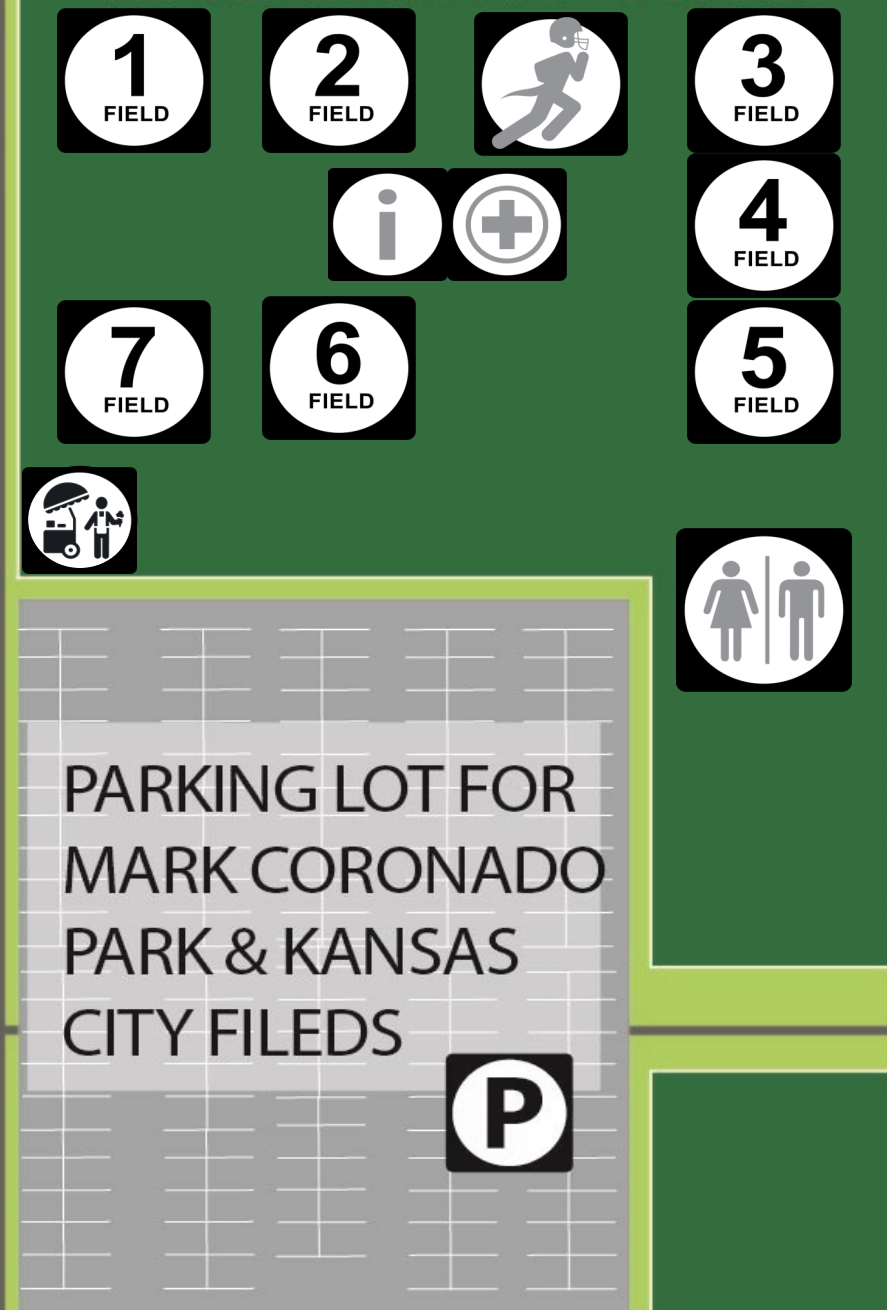

FALL YOUTH SPORTS FIELD MAP

PARADISE LN

KANSAS CITY FIELDS

Buck O'Neil Way

MARK CORONADO PARK

BULLARD AVE

PARKVIEW PLACE

RESTROOMS

PARKING

INFORMATION

CONCESSIONS

PHOTOS

ENTRANCE

SOCCER

FLAG FOOTBALL

ENTERTAINMENT