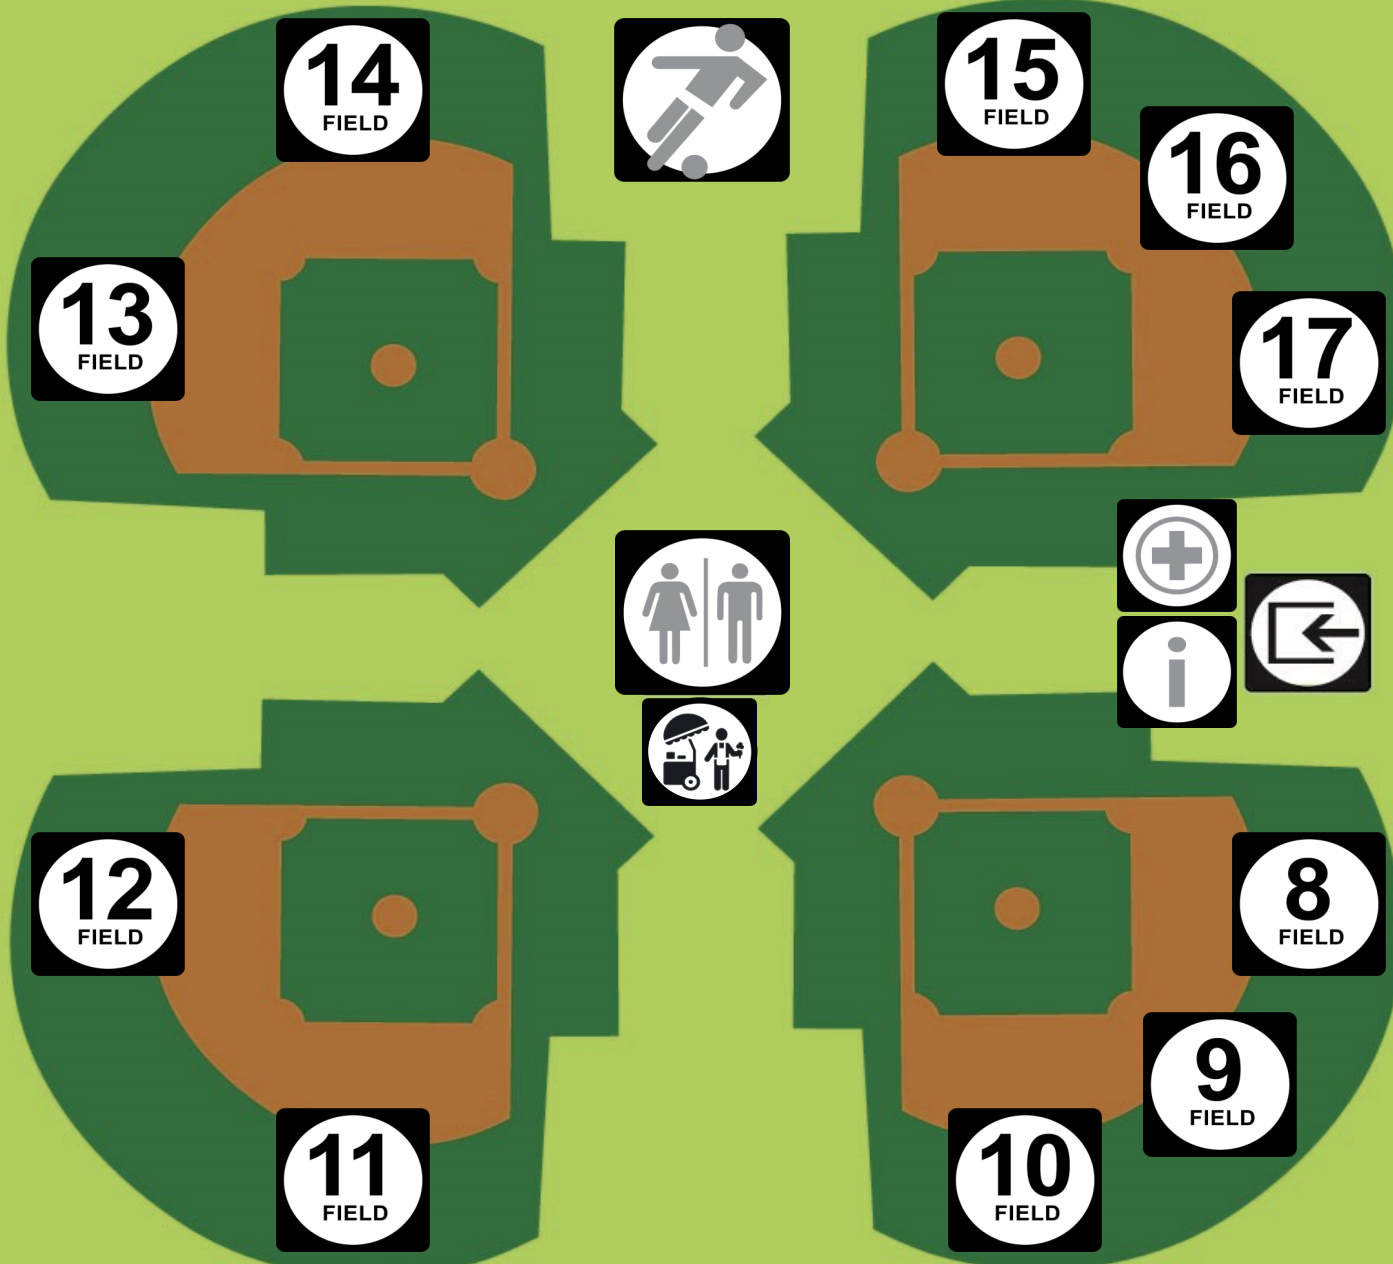

FALL YOUTH SPORTS FIELD MAP

PARADISE LN

KANSAS CITY FIELDS

Buck O'Neil Way

MARK CORONADO PARK

BULLARD AVE

PARKVIEW PLACE

RESTROOMS

PARKING

INFORMATION

CONCESSIONS

PHOTOS

ENTRANCE

SOCCER

FLAG FOOTBALL

ENTERTAINMENT